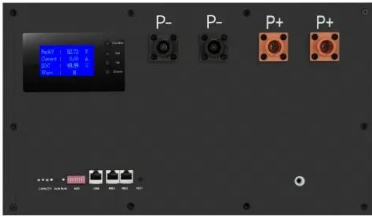

Contact Us

For catalog requests, pricing, or partnerships, please visit:
<https://ssab-project.eu>