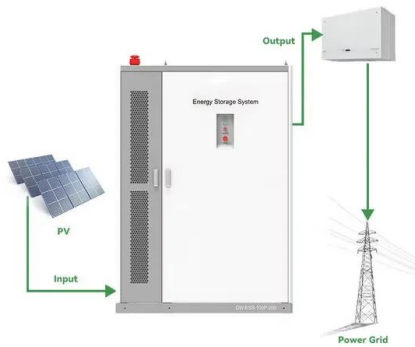

Apollo 5K o Ultra-Fast Portable Solar Power Station

Apollo 5K o Ultra-Fast Portable Solar Power Station x 1 $4,995.00; Total $4,995.00; Checkout · $4,995.00 30-day any-reason Returns · 5-year Warranty. The Apollo's is an incredible 4.4 ...

Jackery 1000-Watt Output/2000W Peak Portable Solar Power Station

The Westinghouse iGen1000s Portable Power Station provides 1008-Watt hours of power with 1500 continuous and 3000 peak watts to handle your portable power needs. Maintenance-free ...

Battery Solar Generator DELTA Pro 3600Wh Solar, 3600W Output, LFP Power

5-ways to charge: pick from EV station charging, solar, wall outlets, using the smart outdoor generator or via a car outlet, combine methods to reach 6500-Watt (with an extra battery) EV ...