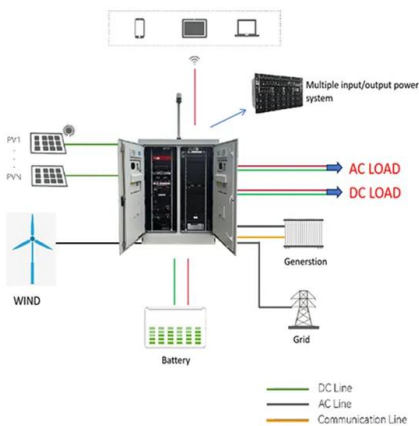

2048 Watt-hours: Fuel Type: Electric: Power Source: Solar Powered: Recommended Uses For Product: Home Backup: Item Weight: 50 Pounds: Voltage: 120 Volts: Output Wattage: This ...