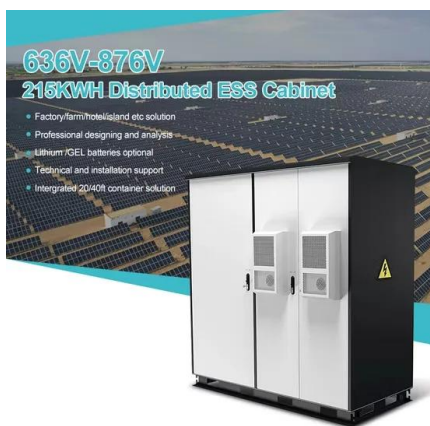

20W Flexi Solar Panel Bulk Packs , PV Logic Solar Panels

The 20w flexi solar panel can deliver up to 130wh per day. If you need more than one, our bulk option offers premium quality at a lower investment. Free & fast delivery on all mainland UK orders over £50 Please only use the glue ...

Arrow 20W Mini Glue Gun 220V UK AGT20MUK - SB Tools

It heats the glue to a liquid consistency to deliver maximum bonding for heavy-duty projects. Designed for precision, the tool is lightweight, compact and ergonomic. This is the perfect glue ...

GRADE A BATTERY

LiFePO4 battery will not burn when overcharged/over discharged, overcurrent or short circuit and can withstand high temperatures without decomposition.