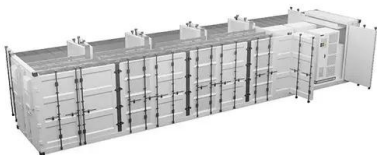

832V/230kWh-R liquid-cooled energy storage ...

GTEF-832V/230kWh-R liquid-cooled energy

Filtered Storage Cabinet

05 07 Modular storage & ergonomic Erlab cabinets are highly resistant to corrosion and are equipped with transparent doors for an optimal view of the stored products. The compartments allow the storage of different families of ...