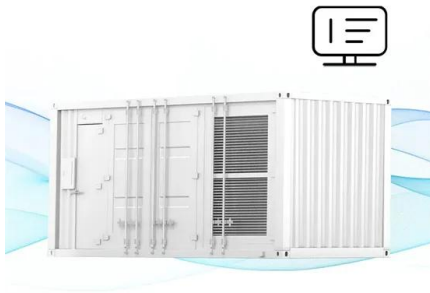

FLEXIBLE SETTING OF MULTIPLE WORKING MODES