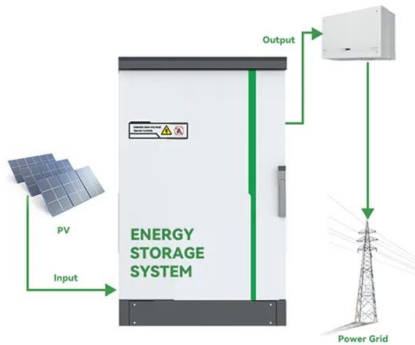

240-250W photovoltaic panels

High Efficiency Mono X Module Cells: 6 x 10 Module efficiency

High quality solar products are reliable, backed by great warranty programs and have longer life-cycles. For the latest solar panel models, LG is now providing 25-year product warranty. This ...

Used Mixed Manufacture 240 - 250W Blemished Solar Panel

Used Mixed Manufacture 240 - 250W Blemished Solar Panel - Pallet of 25. Mixed lot - photo is a representative photo. Panels in lot may appear different than the one pictured. Renesola 250 ...