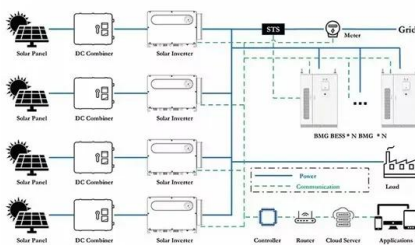

POLY CRYSTALLINE MODULE 230-250 Watt Jinko Solar introduces a brand-new line of high performance modules in wide application. KEY FEATURES High module conversion efficiency (up to 15.27%), through superior manufacturing ...