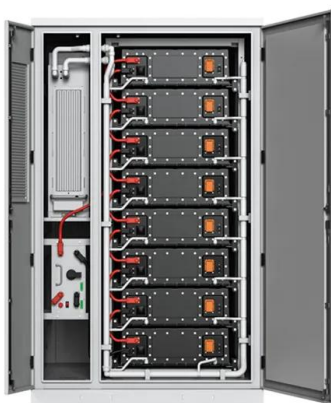

Solar Panels Price in Pakistan 2022 , Prices updated Daily

Trina 385 Mono Solar Panel: w11stop: Rs. 22,330: Sunmaxx 285w Mono Solar Panel: w11stop: Rs. 12,830: Canadian Solar Panel 250 W: Starting from risen solar panel price in Pakistan, ...