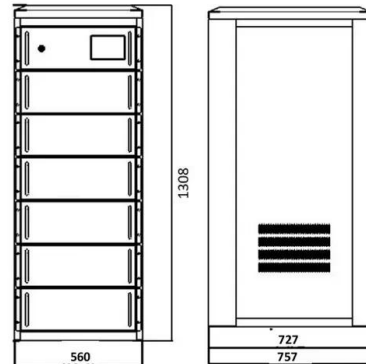

SUNGROW SMR032 , LFP Modular battery 3.2kWh

With a usable capacity of 3.2 kWh, this battery offers up to 30A continuous charging and discharging current, ensuring remarkable efficiency. Its flexible design supports 3-8 modules per unit and up to 4 units in parallel, providing a versatile 9-100 kWh capacity range.