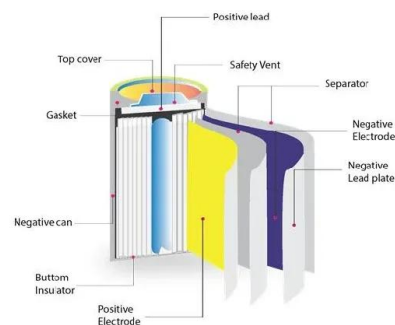

How big are solar panels? Solar panel size and weight

Solar panel size varies from brand to brand, but you can expect your residential panels to measure around 5.5 feet by 3 feet and weigh about 40 to 50 pounds. Commercial solar panels tend to be about a foot longer than ...