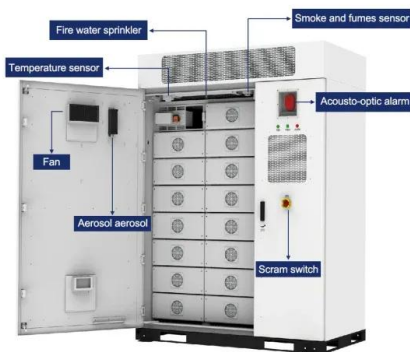

Solar Panel Wattage. Generator Only. Start Type. Push Button. Starting Wattage. 535. Suggested Uses. Mobile Devices, Small Appliances, Small Electronics. Warranty / Certifications. I ...

Schumacher Electric Portable Lithium Power ...

Solar Panel Wattage. Generator Only. Start Type. Push Button. Starting Wattage. 535. Suggested Uses. Mobile Devices, Small Appliances, Small Electronics. Warranty / Certifications. I selected the Schumacher Electric 535 Wh ...

Jackery Explorer 550 (550Wh) 500-Watts Portable ...

By introducing solar generators to the great outdoors, Jackery fulfills the power needs of nature enthusiasts, all while motivating them to embark on more sustainable explorations and adventures. The Jackery Explorer 550 portable ...

The best solar generators in 2024 , CNN Underscored

We tested 19 solar generators -- large-capacity rechargeable power stations paired with a set of portable solar panels -- to find the best performing, most versatile devices that can provide