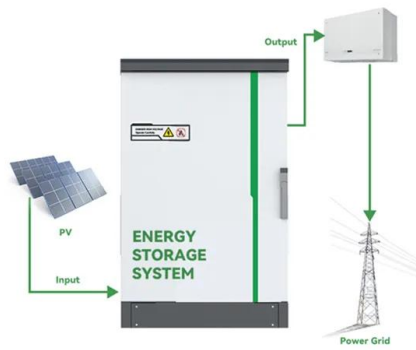

519Wh Outdoor Solar Generator with 100W Portable

...

ENDLESS SOLAR POWER BUNDLE--This solar generator kit includes a 500W power station and a 100w solar panel, enabling you to replenish this 519Wh power station in 6-9hrs--all by solar energy. Ideal for use in off-grid scenarios, ...

Contact Us

For catalog requests, pricing, or partnerships, please visit:
<https://ssab-proiect.eu>