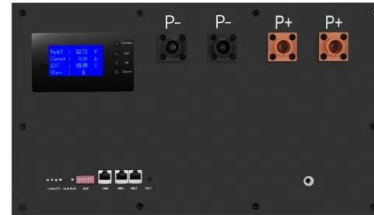

How to Set Up a Solar Backup Generator: A Step-by ...

Before you set up your solar backup generator, you need to know how much energy you use. For example, the EcoFlow DELTA 2 has a maximum solar input capacity of 500W. 5. Set up the Portable Power Station. ...