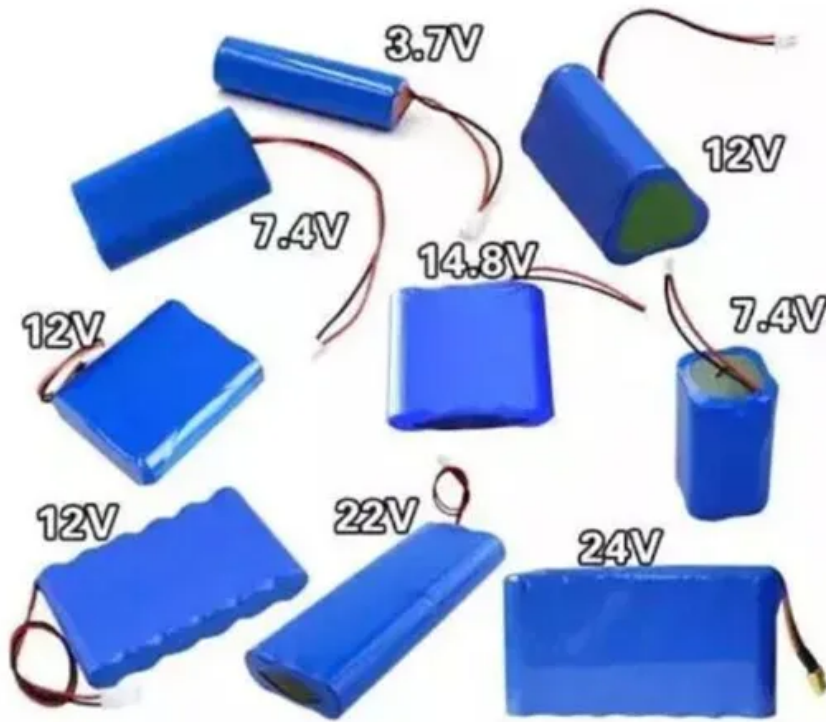

European Solar and Energy Storage Solutions

504W photovoltaic panel weight