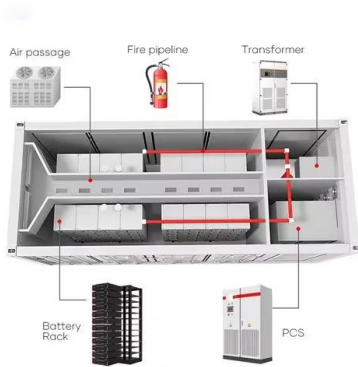

504W photovoltaic panel weight