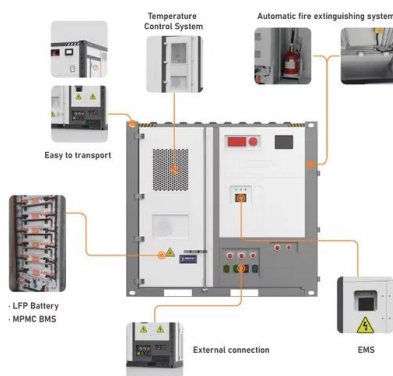

Power your electronic devices and solar power stations; these foldable solar panels are rated for 60W of power and are ideal for hiking, camping, and road trips. New adjustable kickstand ...

- ☒ 50KW/100KWH
- ☒ HIGHER POWER OUTPUT IN OFF-GRID MODE
- ☒ CONVENIENT OPERATION & MAINTENANCE
- ☒ PRE-WIRED

[Upgraded] FlexSolar 60W Portable Solar Panels ...

FlexSolar 60W Portable Solar Panels Chargers with PD3.0 USB-C, QC3.0 USB-A and DC Outputs Foldable IP67 Waterproof Power Emergency Camping for Small Power Station Generator, Phones, Power Banks, Tablets. Portable Solar ...

Amazon : Westinghouse Portable 60W Solar Panel for Portable Power

Westinghouse Portable 60W Solar Panel for Portable Power Stations, iPhone, iPad, Tablets, Laptop, with QC 3.0 USB and USB-C ports, DC Output, for Outdoors, Camping, RVs, and ...