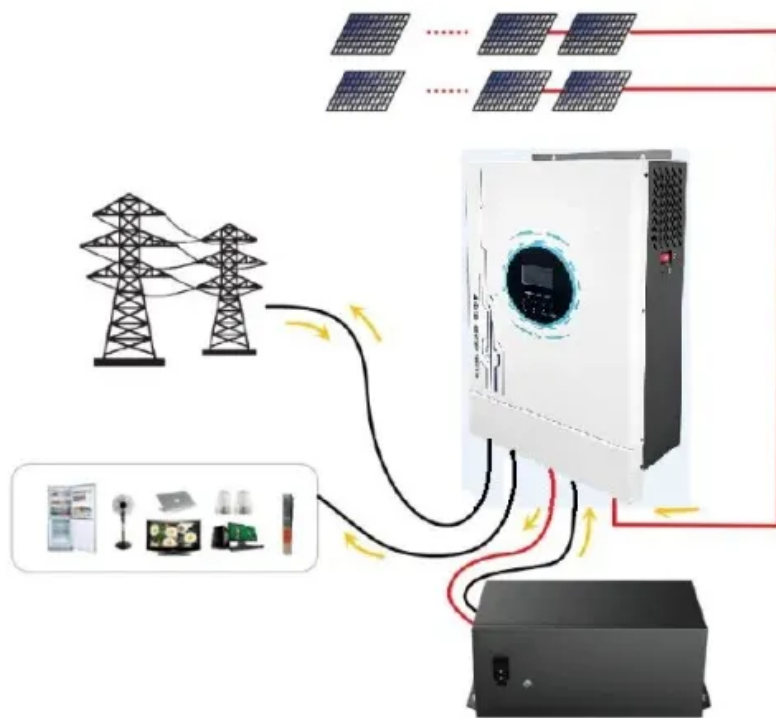

European Solar and Energy Storage Solutions

660 wp solar panel Mongolia