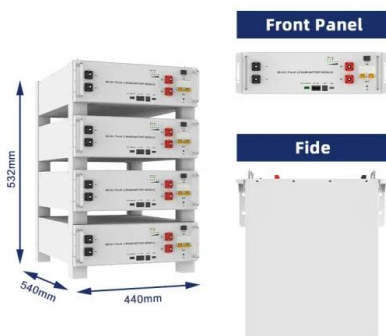

SYSCOM: rsm1328660m-risen

SYSCOM: rsm1328660m-risen - Modulo Solar TITAN, 660 W, 50 Vcc, Monocristalino, 132 Celdas PERC (Dim. 2384 x1303 x 35 mm) Montaje para Panel Solar, Riel "8" de 5400mm para Módulos con Espesor de 35mm, Velocidad de Viento Máx. 136km/h (20° a 45°) VEKTOR8R . Acceder. EPCOM POWERLINE

PERC MONO650W-660Wp-670 Watt 210mm cell - SolarFeeds

With a power output range of 650-670 Watts, it is capable of producing significant amounts of energy, making it an ideal choice for residential and commercial solar energy systems. The panel features more bus bars to reduce the risk of broken and cracking, and its 1500V system voltage design is compatible with 1000V/1500V systems, which helps