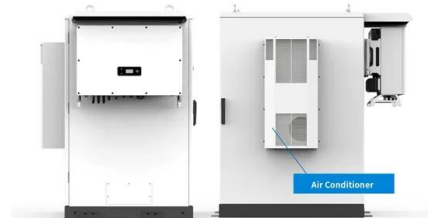

Pylontech US2000 Outdoor and Indoor Cabinet IP65 ...

The Voltacon cabinet is an industrial-grade product that can accommodate up to 6 lithium-ion batteries from Pylontech. It is compatible with the US2000 and US2000C batteries with a capacity 2.4kWh per battery.