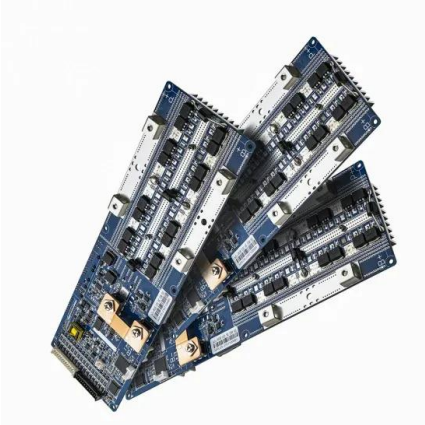

UP2500 24 Volt Range. Please note. The ...

Pylontech Energy Storage Outdoor Cabinet - AA Solar

Pylontech Energy Storage Outdoor Cabinet Cabinet is for low-voltage energy storage systems. Modular design maximising energy storage flexibility, Lithium Iron Phosphate Cell (LFP) inside, enabling a very safe with a long-life battery, ...