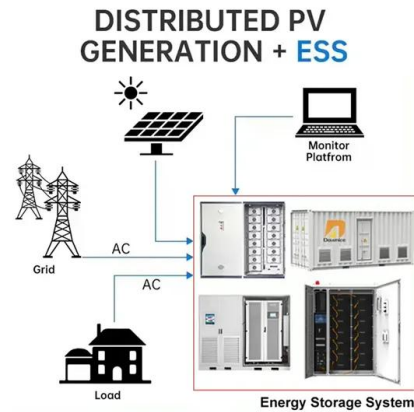

EverExceed offers a full range of industrial batteries (lead acid batteries, Nickel Cadmium batteries and lithium batteries) covering a wide range of applications from sophisticated telecommunications, uninterruptible power supplies, AGV to emergency lighting and security applications and a full range of Monocrystalline, Polycrystalline Solar