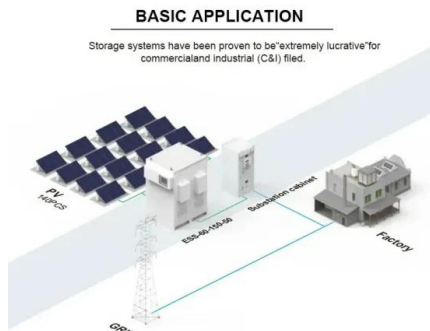

European Solar and Energy Storage Solutions

Anguilla everexceed battery

Anguilla everexceed battery

Tubular Flooded Battery, Rechargeable Battery, Submarine Battery

EverExceed provides high capacity 2V tubular flooded battery, rechargeable battery, submarine battery a variety of different applications. +86 755 21638065; marketing@everexceed ; log in registered. EverExceed 2V rechargeable Flooded tubular lead acid batteries conform to safety standards UL1989, CE, IEC60896, IEC61427, IEC60254, IEC60079