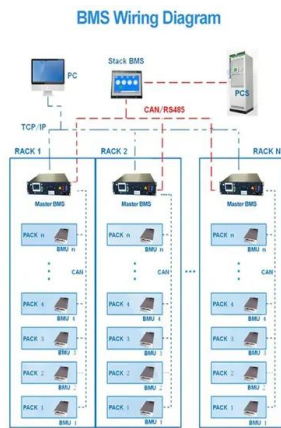

advantages of high energy capacity and density from lead-acid

Stationary Batteries, Solar Power System, Data Center Solution

The EverExceed uXcel® range industrial battery charger is the flagship charger of EverExceed Industrial Power solutions. It integrates proven design topology with the latest advanced digital control technology to control the thyristor bridge rectifier and provides the most reliable and trouble-free performance in any electrical and industrial enviri

Contact Us

For catalog requests, pricing, or partnerships, please visit:
<https://ssab-proiect.eu>