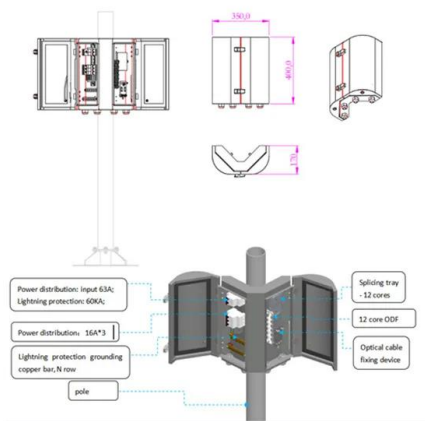

EverExceed Modular Range Valve Regulated Lead Acid (V.R.L.A.) batteries are designed for the long standby back-up power requirements of wireless/PCS telecommunications, MTSO's, central offices, utilities, switchgear and control applications. EverExceed advanced AGM absorbed electrolyte technology ensures reliable performance, safety

Residential Energy Storage Systems for Homeowners

As an industry leader, EverExceed provides state-of-the-art residential battery energy storage systems that ensure uninterrupted power and peace of mind. Our systems feature high-capacity lithium-ion batteries, smart monitoring, and ...

EverExceed: Chinese Lithium ion Battery Manufacturer & Company

EverExceed is a global leading Chinese provider of energy storage system with 20+ years lithium ion battery manufacturing experience; we are dedicated to the R& D, manufacturing, and sales of Safer, Smarter, Simpler lithium batteries and energy storage system as one-stop solutions.

Battery Charger Wholesale, Critical Power Price

EverExceed Battery Chargers are one of the most-trusted brands among all golf cart chargers to date. Whether you need a 36 volt golf cart charger or a 48 volt golf cart charger, you can count on them to deliver the power and longevity