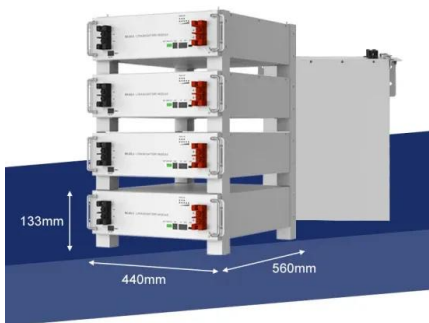

European Solar and Energy Storage Solutions

Ap400 power station Saint Barthélemy

Ap400 power station Saint Barthélemy

CTOLITY AP400 Power Station Battery Solar Generator Camping

The Ctolity AP400 500W Power Station is a versatile and powerful solar generator designed for various outdoor activities, camping, and emergency situations. This lifepo4 battery-powered device is equipped with a high-capacity 400Ah lithium-ion battery, providing an impressive energy storage of 200,000mAh.