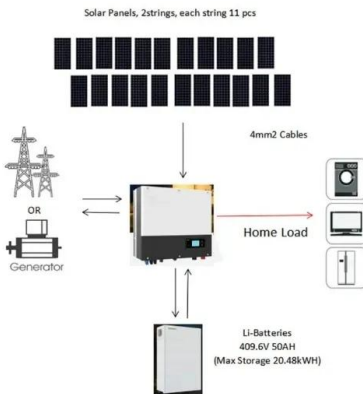

### Smart Generator 4000 (Dual Fuel)

EcoFlow Smart Generator (Dual Fuel) 4000 not only offers significant fuel savings but also

generates fewer emissions. Compared to traditional fuel generators, it can save 40% of fuel when fully charging EcoFlow DELTA Pro 3. This means that with the same 1 gallon of fuel, this smart generator provides 1kWh more power.

## Solar Generators , Clean, Reliable, Portable Power for You , EcoFlow

DELTA Max Solar Generator Secure your power supply with an EcoFlow DELTA Max solar generator bundle at home. Plug in 400W Rigid Solar Panels and get up to 800W input to charge from anywhere in as f -\$940. EcoFlow DELTA Max Solar Generator (Rigid PV100W) 1.6-2kWh Capacity , Full-Charged in 3-6 Hrs