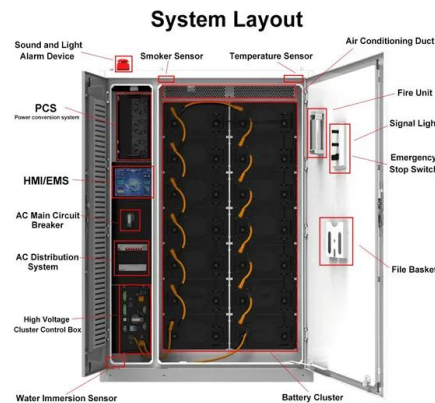

Solar Generators , Clean, Reliable, Portable Power for You , EcoFlow

DELTA Max Solar Generator Secure your power supply with an EcoFlow DELTA Max solar generator bundle at home. Plug in 400W Rigid Solar Panels and get up to 800W input to charge from anywhere in as f -$940. EcoFlow DELTA Max Solar Generator (Rigid PV100W) 1.6-2kWh Capacity , Full-Charged in 3-6 Hrs