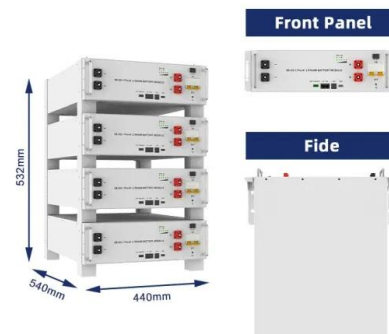

Spira Guitars T-400 MWH, Satin White

The Spira Guitars T-400 is a contemporary reimagining of the classic T-style guitar, blending iconic design with modern innovation. Its roasted poplar body and Canadian roasted maple neck offer durability and enhanced tonal properties, while the Ebony Tech fretboard, with 24 jumbo frets, provides smooth playability for advanced techniques.