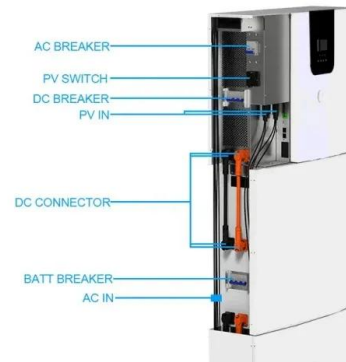

15kWh battery with high energy density, 15kWh battery energy ...

WALV 15 kWj SolarPenyimpanan Tenaga Battery can be connected to a variety of inverters with minimal disruption. Its long lifespan, up to 6000 cycles, makes it an excellent choice for home battery backup. It can be mounted on a single wall or connected in parallel, and the WALV Residential Bateri LiFePO4 offers the experience and advanced technology to provide ...