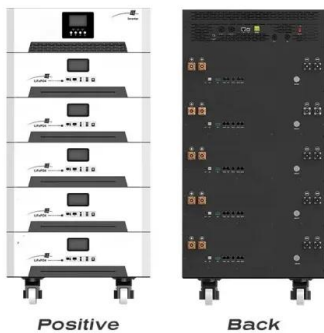

Beebeejump International limited

Beebeejump transforms clean, non-polluting solar energy into optoelectronics through technology and services, providing optoelectronics to people who lack electricity or power outages and contributing to improving the living environment of human beings. We are equally committed to building a harmonious symbiotic relationship with the