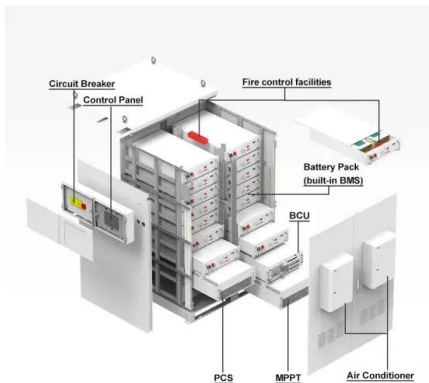

Quality and HSES Certificates , Eastman

At Eastman, quality is at the core of our success. Our Quality Policy guides us to ensure high standards across all products and services. Gent, Belgium - Saflex PVB Interlayer (English) IATF 16949. Download. Gent, Belgium - Saflex PVB ...