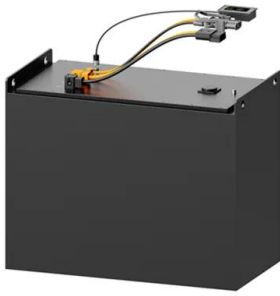

participants were 35 distributors who shared success stories and toured the technical facilities. Eastman hosts events like this as part of an effort to promote collaboration and mold the future.

Taminco BV , Ghent, Belgium , Manufacturing Site

Taminco BV, a subsidiary of Eastman Chemical Company; Taminco BV. Ghent, Belgium . Contact 32-9-254-1411; Site type Manufacturing site; Sales office; Physical address. Pantserschipstraat 207 9000 Ghent Belgium. Registration/contact. Registered seat: ...

Eastman 100AH 24V 2.56kWh Lithium Phosphate (LiFePO?) Solar Battery ...

Eastman 100AH 24V 2.56kWh Lithium Phosphate (LiFePO?) Solar Battery Nominal Voltage: 24V Capacity: 100AH Energy Storage: 2.56kWh Cycle Life: Over 6,000 cycles at 80% Depth of Discharge (DoD) and 25°C Battery Management System (BMS): Integrated for protection against overcharging, over-discharging, and overheating Charging Efficiency: Fast charging capability ...

Eastman

Long Lasting Battery Backup Solutions - Eastman, the world's largest battery manufacturer, provides uninterruptible and long-lasting battery backup power solutions for homes, offices, and industrial applications. Shop