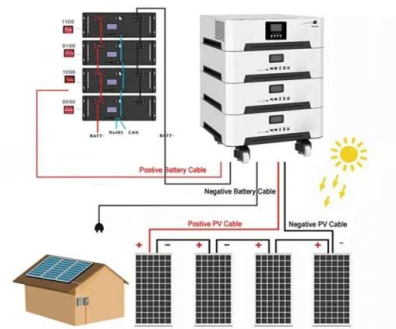

Quality and HSES Certificates , Eastman

At Eastman, quality is at the core of our success. Our Quality Policy guides us to ensure high standards across all products and services. Gent, Belgium - Saflex PVB Interlayer (English) IATF 16949. Download. Gent, Belgium - Saflex PVB ...