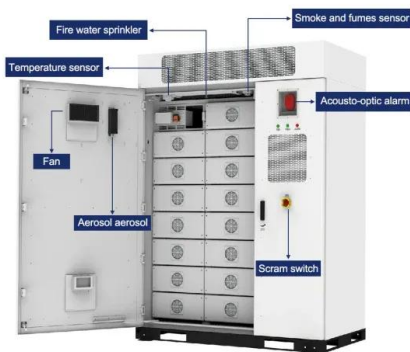

Eastman Auto & Power Limited

Experience uninterrupted power solutions from Eastman. From Home Inverters to Line Interactive UPS, Online UPS, VRLA Batteries, Surge Protectors, and beyond, our comprehensive product range ensures a seamless power supply precisely when you need it.