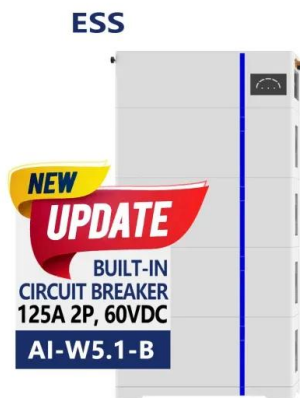

Oktober 2019 - Investering. Fox verkrijgt een bankfaciliteit van 500 miljoen RMB. November 2019 - Geavanceerd testen. Geavanceerde ontwikkeling en testen van zonne-omvormers en opslagproducten bij R& D Facility.

C& I Smart PV & ESS Summit Europe 2024

FusionSolar C& I Smart PV & ESS Summit Europe is committed to creating a cutting-edge CXO exchange platform for new trends, new technologies, and successful practices in C& I Smart PV, energy storage and charging. Huawei is working with industry leaders and partners to develop a new blueprint to unlock unlimited possibilities for new growth.,Huawei FusionSolar provides ...

Wifi Data Logger for SmartESS app

Dont use Smart Client - This is for power plants, use the Smart ESS one Quote; Eurard. Posted May 24, 2023. Eurard. Members; 238 Posted May 24, 2023. On 2023/02/18 at 6:49 PM, Clem said: Hi please help Data Logger is saying it is already registered how do I fix this Way after the fact, but have you come right? Quote

Belgian capacity auctions catalyze 1.1 GW of battery storage

Similar to last year, battery energy storage