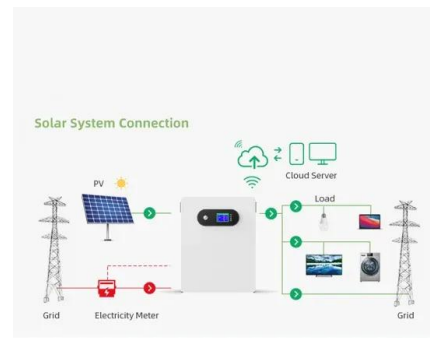

D.L. Bess Consulting , Transform people, then technology.

Technical Consulting Our consultants are certified Implementation Specialist with a broad range of technical knowledge in AI, ServiceNow, cloud technology, and security. We work side-by-side with your team to ensure a seamless integration of AI technologies into your existing infrastructure.