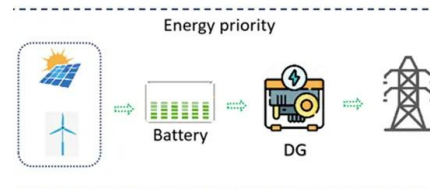

Crema para peinar Bambú 2 en1 NAZCA

La crema para peinar Bambú 2 en 1 promueve una hidratación intensa del cabello en tan solo 3 minutos. Su fórmula con Bambú actúa fortaleciendo y aportando resistencia, además de restaurar la vitalidad del cabello. Hacemos envíos en toda Costa Rica Presentación: 1 kilo