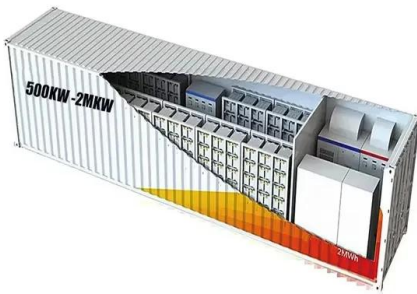

La crema para peinar Potao Rizos 2 en 1 está enriquecida con aceite de coco, aceite de argán y d-pantenol, que aporta súper hidratación, una melena más fuerte y nutrida, con gran suavidad y brillo. Hacemos envíos en toda Costa Rica
Presentación: 1 kilo