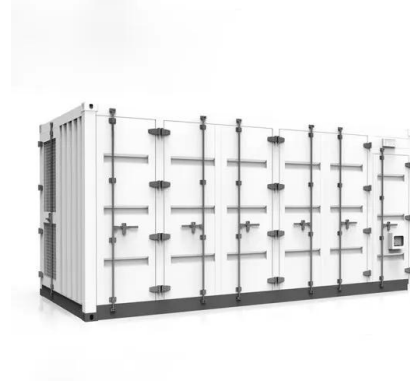

La crema para peinar Potao Rizos 2 en 1 está enriquecida con aceite de coco, aceite de argán y d-pantenol, que aporta súper hidratación, una melena más fuerte y nutrida, con gran suavidad y brillo. Hacemos envíos en toda Costa Rica
Presentación: 1 kilo