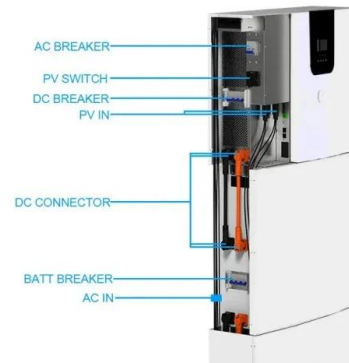

Falkland Islands Dependencies, South Georgia and (the) South Sandwich Islands, South Georgia and (the) South Sandwich Is. Currency: 1 Pound = 100 Pence 1985-Present Population: No permanent population - a fluctuating number government, ...