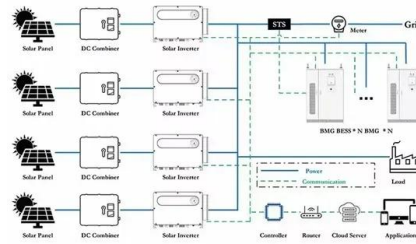

South Georgia, Antarctica & South Sandwich Islands Cruise

Summary. Welcome to our South Georgia & Antarctic Odyssey featuring the South Sandwich Islands expedition.. On this epic voyage, not only will you explore the famed white continent, discover the Falklands~Malvinas, encounter the wildlife haven in South Georgia, you will also sail to the South Sandwich Islands, a chain of seldom-visited volcanic islands located 740 km (460 ...