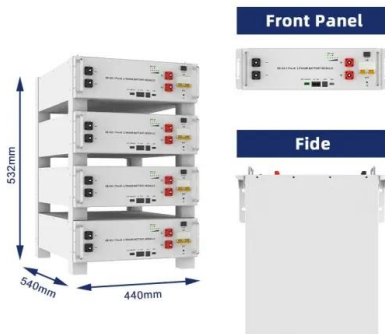

Solar Generator Kits

Regular price $2,204.06 $2,938.75 Save $734.69
Unit price / per . SALE. Solar Generator 1500 Mid Kit+ Regular price $1,604.14 $2,138.85 Save $534.71 Unit price / per . BioLite's portable solar generator kits and power stations are versatile and powerful, ideal for both outdoor activities and emergencies.

BioLite SolarHome 620+ , Solar-Powered Light, Charging & Radio

BioLite's first crossover product, the SolarHome 620+ is currently in use in millions of homes across sub-Saharan Africa, delivering reliable daily energy to off-grid families. Turn any off-grid structure into an electrified home with a kit that packs down to the size of a shoebox.

BioLite, 4x1 Solar Chaining Adapter, Compatible SolarPanel 100

This 4x1 Solar Chaining Adapter concentrates the sun's energy to bump up recharging times for your BioLite BaseCharge 1500 power station. Chain up to 4 BioLite SolarPanel 100s and connect them to the BaseCharge 1500 using this adapter, generating a solid 400 W input power for faster recharge times.

The BioLite Shop , Free Shipping On Orders $99 & Up

BioLite Deals. Bundles And Kits. View all results. Shop All . Price, low to high. Price, high to low.