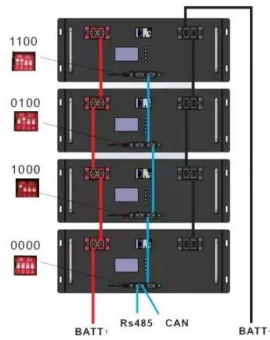

traditional AA batteries, offering a sustainable solution for outdoor lighting.

Contact Us

For catalog requests, pricing, or partnerships, please visit:
<https://ssab-proiect.eu>