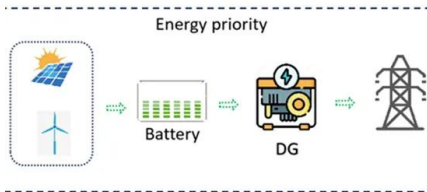

compact panels harness the sun's power efficiently