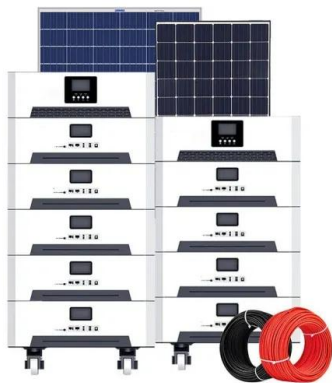

LPW48V100H
48.0V or 51.2V