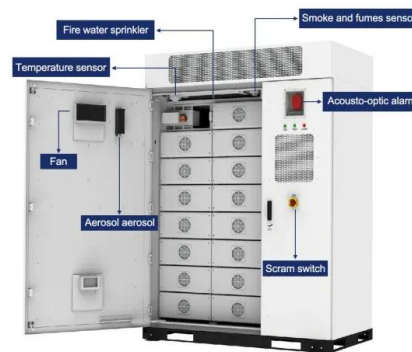

Motors and Mowers - Kirk Michael, Isle of Man

Motors & Mowers Welcome to KIRK MICHAEL, ISLE OF MAN Welcome To Motors & Mowers. We at Motors & Mowers share a passion for all things forest and garden. Our dedication to our customers is second to none and this ...