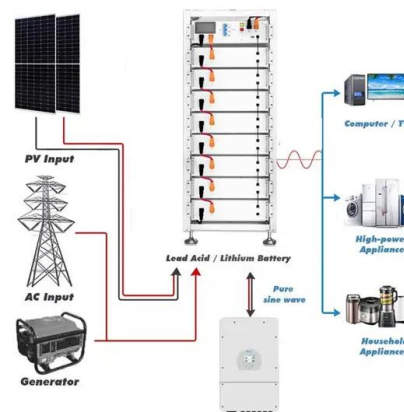

BOS battery S , technical specifications , BOS AG

The BOS battery S is a lithium-based storage system, which due to its exceptional modularity can be used in 12V, 24V and 48V systems. This innovative design enables a multi-use concept in mobile and stationary applications by applying the storage capacity where it is needed, on the fly.