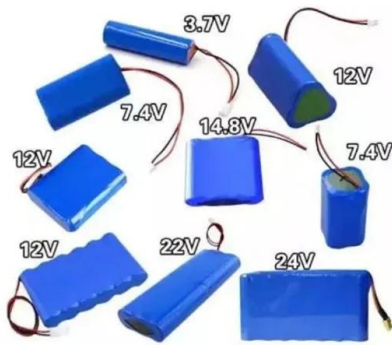

the power station is ideal for charging home appliances like electric blankets, blenders, mini coolers, etc.

Jackery Portable Power Station Explorer 500, 518Wh Outdoor

...

DESIGNED FOR PORTABILITY: Same size as a basketball, this Explorer 500 is easy to carry with its solid handle, making it a compact and reliable choice for scenarios of camping, road-trip, RV, and home backup. WHAT YOU GET: 1* Jackery Explorer 500 Portable Power Station (518Wh Power Station), 1*AC adapter, 1* car charger cable, 1* user manual.