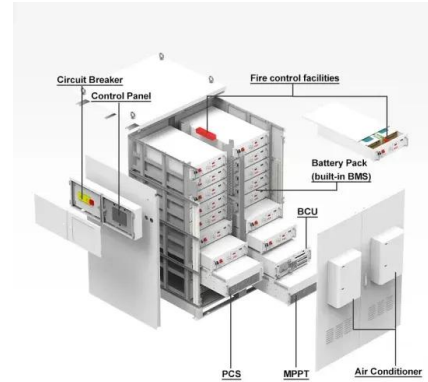

hot water with gas

Upgrade your cooking, heating, and hot water with gas. Book your free energy consultation with Isle of Man Energy today. The store will not work correctly in the case when cookies are disabled. For home For Businesses Bottle gas solutions . HOMEPLAN. Get complete peace of mind . Get qualified engineers and 24/7 support, for when things don

Q& A: Steve Pickett, Co-founder and Managing Director of

Best Energy Solutions Limited recently became a partner of Energy & Sustainability Centre Isle of Man (ESC). In this Q& A, ESC talks to Steve Pickett about the background to the company's support for the Island's leading charity supporting a transition to a low-carbon economy.

About Us , Best Energy Solutions , Best.Energy Network Partners

Our mission is to help the Isle of Man reach its net zero targets through energy efficiency and green technology by providing systems and