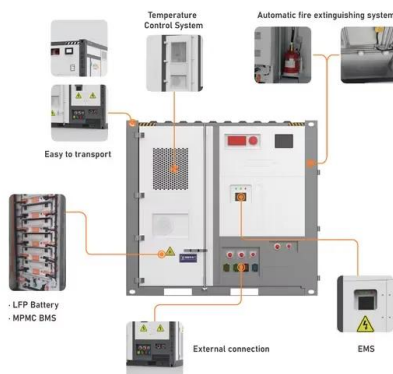

From Flat-Pack to Fabulous: How to Hack IKEA Furniture Like a Pro

With my easy-to-follow instructions and expert advice, you'll be inspired to pick up a paintbrush and start on your next IKEA project. Be sure to watch the video tutorial for a ...