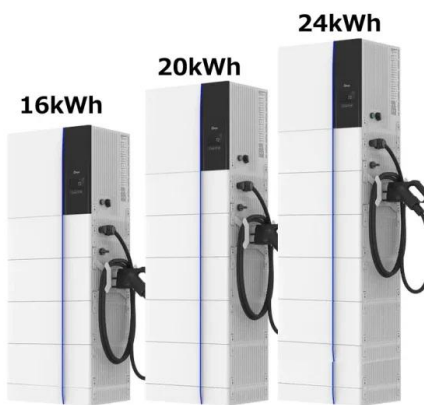

STOMSÖ wall-mounted bedside table, birch effect white/blue, 141/8x113/8x77/8" A compact bedside table with a surprising splash of color and smart storage, both open and closed. It has ...