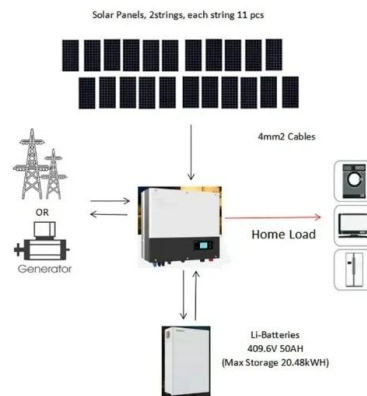

Belkin BoostCharge Pro in Panama , Pana Compu

Buy Belkin BoostCharge Pro online in Panama. View images, product information and specifications. Panama - English / Inglés. Panama. Chairs & Furniture. Chairs; Desks and Shelves; Get up to 2x faster wireless charging to your iPhone 16/15/14/13/12, 5W to your Apple Watch and 5W to your AirPods.