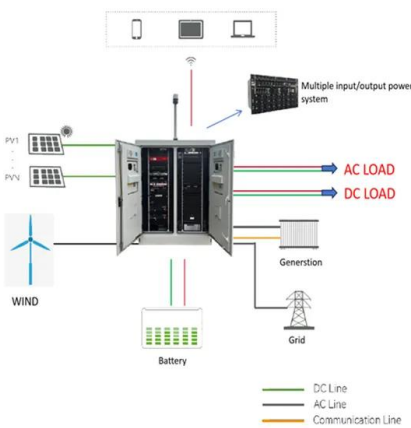

ESS

WIT 55kW Commercial AC-Coupled Hybrid Inverter

Discover the WIT 55kW Commercial AC-Coupled Hybrid Inverter, designed for large-scale solar systems. Features 98.00% efficiency, advanced protection mechanisms, smart cooling, and IP66/NEMA 4X durability. Ideal for commercial use with ...

Headquarters , Growatt

On-grid PV Inverter. Residential PV Inverter
 Commercial & Industrial PV Inverter Utility-Scale
 PV Inverter. Energy Storage. Residential Storage
 Inverter Off-Grid Storage Inverter Commercial
 Storage Inverter Battery System ESS Accessories
 Portable Power Station. EV Charger. AC EV
 Charger DC EV Charger. Smart Energy
 Management. Monitoring GroHome