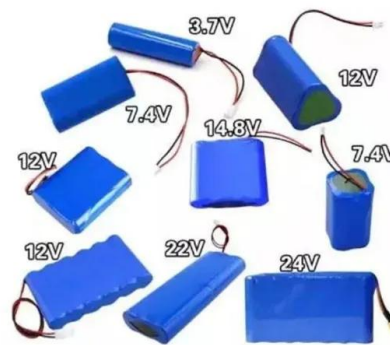

APX Commercial Battery , Battery System , Growatt

On-grid PV Inverter. Residential PV Inverter
Commercial & Industrial PV Inverter Utility-Scale
PV Inverter. Energy Storage. Residential Storage
Inverter Off-Grid Storage Inverter Commercial
Storage Inverter Battery System ESS Accessories
Portable Power Station. EV Charger. AC EV
Charger DC EV Charger. Smart Energy
Management. Monitoring GroHome