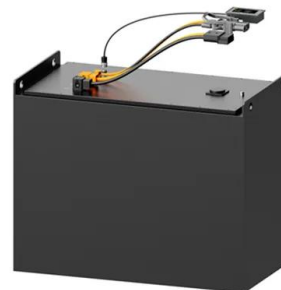

Antenna Mounting Pole Hardware

Antenna mounting poles and wall brackets are incredibly durable and can support the weight of a heavy antenna. The brackets may be positioned or rotated so the antenna can capture the most signal. For example, the Poynting BRKT-16 ...