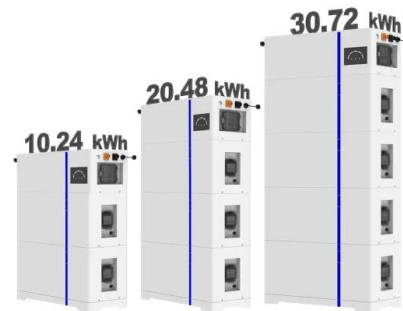

Solarcon A-99 Fiberglass Base Station Antenna

Solarcon A-99 Is Proven Performance For Many Years. EZ up and install. Pre-tuned and tuneable. The Solarcon Antron A99 Fiberglass Base Station Antenna features the Solarcon Twin Ring Adjust-A-Match tuning making it possible to ...

ESS

Base Station Antenna Mounting Hardware

Secure and efficient hardware solutions for base station antennas from CommScope. At CommScope we push the boundaries of communications technology to create the world's most advanced networks. Across the globe, ...

Contact Us

For catalog requests, pricing, or partnerships, please visit:
<https://ssab-proiect.eu>