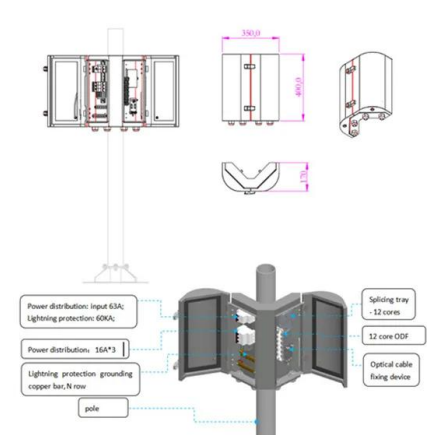

Pylontech WD1380-LV Outdoor IP55 Cabinet Rack

Outdoor IP55 4RU cabinet rack for up to 6 x US2000 or 4 x US3000/UP2500, or 2 x US5000-B series 19" units - comes pre-wired. The WD1380-LV Outdoor Cabinet is the perfect