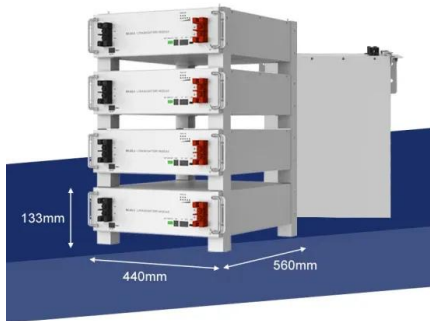

and cost-effective power solutions. Product Types. Uninterruptible Power Supplies (UPS) Protect your equipment and applications with our complete range of efficient, reliable UPS systems that can be configured to meet the specific needs of your

Vertiv Products - Critical Power, Cooling and Other Equipment

High-performance thermal management solutions from Vertiv promise the world's most reliable, sustainable, and cost effective heat management for critical spaces. Critical Power 5G / Edge Efficiency / Sustainability Facilities Management / Services / Remote

Contact Us

For catalog requests, pricing, or partnerships, please visit:
<https://ssab-proiect.eu>