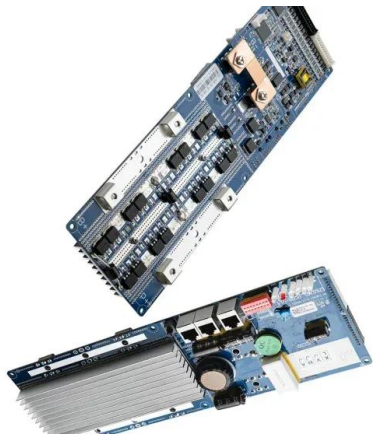

Ctechi gt600 portable power station India