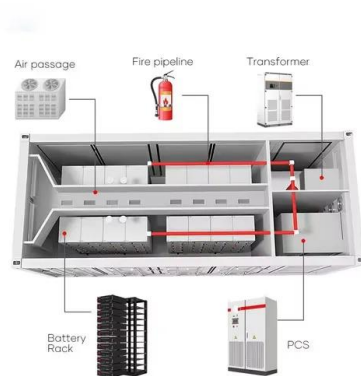

crucial para acceder a ciertos productos, ya que el gobierno cubano la utiliza en sus operaciones comerciales, reflejando su importancia en la economía del país.

Cuba City Hall

Other Town & City Halls Nearby. Lewistown City Hall South Adams Street, Lewistown, IL - 6.9 miles Lewistown City Hall, a prominent landmark on Main Street in Lewistown, Illinois, serves as the seat of local government for the city and offers various municipal services to the community.

Contact Us

For catalog requests, pricing, or partnerships, please visit:
<https://ssab-proiect.eu>