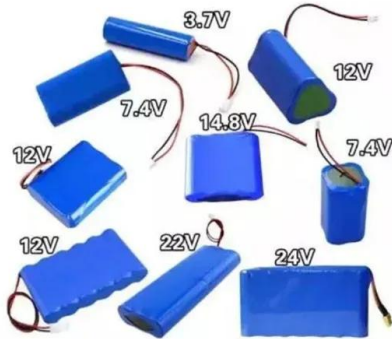

oeste com o município de Caimbambo.