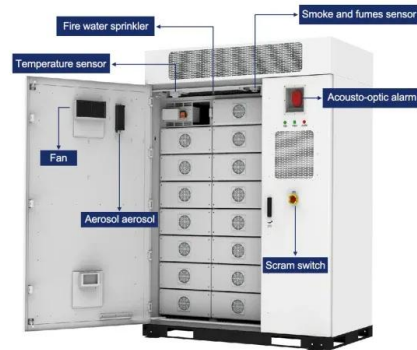

ELINEX, your world keeps turning, even when the rest is in the dark.