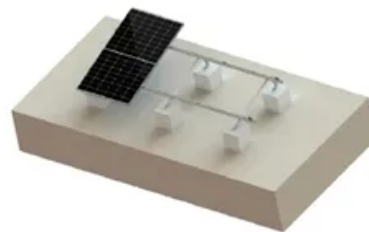

# Czechia kraftpowercon.com

TILE ROOF SOLAR MOUNTING SYATEM

STANDING SEAM ROOF SYATEM

ADJUSTABLE TILT FLAT ROOF SYATEM

TRIANGLE FLAT ROOF SYATEM

power supply. We create value for customers by ensuring efficient, reliable, green, and cost-efficient processes that meet today's and tomorrow's needs and demands.