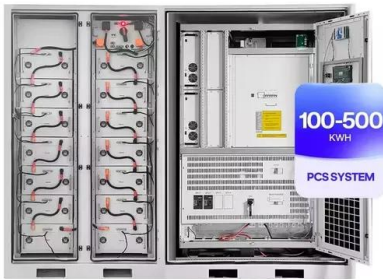

# Czechia kraftpowercon.com

TILE ROOF SOLAR MOUNTING SYATEM

STANDING SEAM ROOF SYATEM

ADJUSTABLE TILT FLAT ROOF SYATEM

TRIANGLE FLAT ROOF SYATEM

power supply. We create value for customers by ensuring efficient, reliable, green, and cost-efficient processes that meet today's and tomorrow's needs and demands.