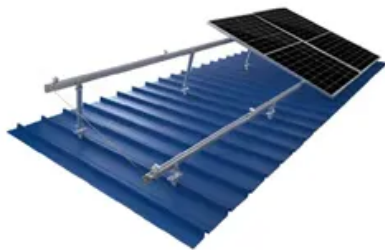

# Czechia kraftpowercon.com

TILE ROOF SOLAR MOUNTING SYATEM

STANDING SEAM ROOF SYATEM

ADJUSTABLE TILT FLAT ROOF SYATEM

TRIANGLE FLAT ROOF SYATEM

power supply. We create value for customers by ensuring efficient, reliable, green, and cost-efficient processes that meet today's and tomorrow's needs and demands.