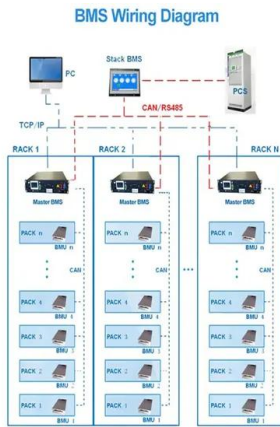

DJI generator exhaust