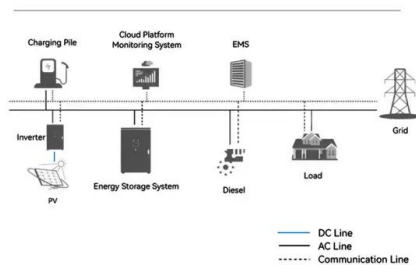

System Topology

DJI Power 1000

DJI Power 1000 is DJI's new all-scenario portable power station with a capacity of 1024 Wh. It can be fully recharged in just 70 minutes at a noise level as low as 23 dB. It is capable of fast charging batteries of select DJI drones. It comes with ...

Contact Us

For catalog requests, pricing, or partnerships, please visit:
<https://ssab-proiect.eu>