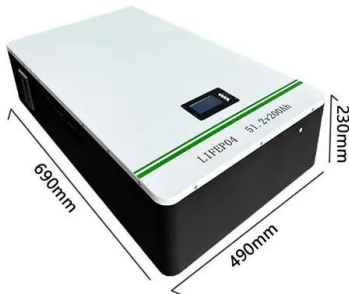

Smart energy management via Dabbsson App. Portable and compact, always on the go. 5-year warranty coverage: 3-year base warranty + 2-year extended warranty, automatically applied when purchased from the official website. Purchase DBS1400 Pro bundle now to get Free $79 Waterproof Bag! Portable Power Station Dabbsson DBS1400 Pro Portable

Dabbsson DBS2100 Pro Portable Power Station

Power 99% of Appliances and Beyond. DBS2100 Pro offers an impressive 2400W output, enough to run your standard household appliances like microwave, refrigerator to power tools and camping equipments. For more power, pair two ...

Dabbsson DBS2100 Pro Portable Power Station

Plug & play backup power for outdoor, RV & home. 2.15-12.9kWh expandable capacity. 2400W-4600W (parallel box required) AC output, 3600W in Power-Boost mode. EV Semi-solid state LFP battery, 15-year lifespan, 4500 charge cycles. Smart energy management via Dabbsson App. AC charging to 80% in 1.5 hrs. 1200W Solar Charging, full charge in 2.4 hrs.