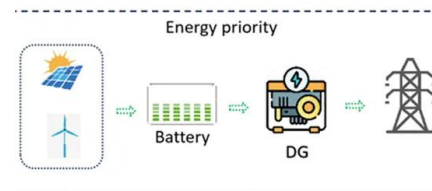

Dabbsson DBS2300 Portable Power Station

The Dabbsson DBS2300 Portable Power Station is a versatile power station designed to be a balance of power output and portability. With a 2200W output and a 2330Wh battery capacity, this power station is capable of powering medium-sized devices & equipment for extended periods of time, making it ideal for camping trips, outdoor adventures