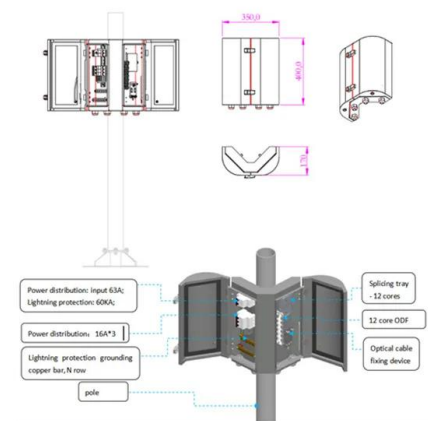

Cworth Energy LiFePO4 Battery LBC-48400C 48V 20KWH

Cworth Energy LiFePO4 Battery LBC-48400C 48V 20KWH Felicity LPBF 15kWh 48V 300Ah Lithium Ion Battery 30 minutes ago from Pompomari - Maiduguri. Special Price NGN 2,455,000.00 Regular Price NGN 2,930,000.00. New-8%. Add to Cart. Add to Wish List