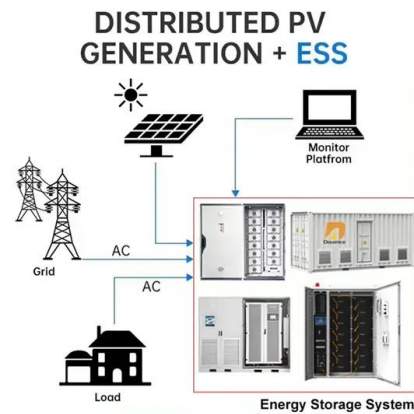

600W/ 499Wh. $379.00 $469.00. Sale SOLD OUT.
EGRETECH Sonic 1200 Portable Power Station
1200W/999Wh. $399.00 $999.00. Solar Panel.
SALE. UP TO 30% OFF. After-sales warranty
period 4 years.

Egretech Sonic 1500W Portable Power Station 1500W/1619Wh

EGRETECH Sonic 1500 Watt Portable Power Station is a small solar power station powered by a LiFePO4 battery, over 3000+ lifecycles, featuring super fast charging and versatile output. The 1500 watt solar power generator also supports 200W solar panel input and 15W Qi wireless phone charging. Enjoy a sustainable and power-sufficient trip now!