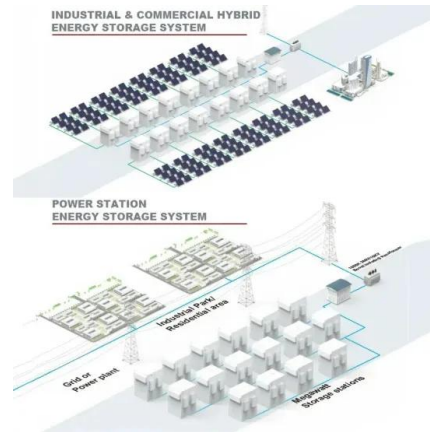

Camping, Home Outage Share: