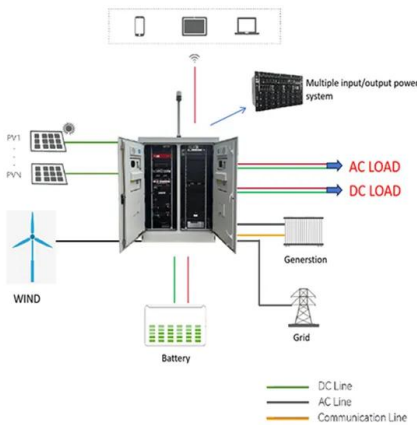

Lithium Battery Portable Power Stations 300W, 600W & 1200W

Egretech Sonic 1500W Portable Power Station 1500W/1619Wh+200W Portable Solar Panel. $989.00 $1,338.00. Portable Power Station. SALE. UP TO 30% OFF. 30 days free returns and exchanges. SHOP NOW! SPECIALS. Verkauf AUSVERKAUFT. EGRETECH 24W/24000mAh Solar Power Bank with 88.8W Battery. $95.00 $159.00.