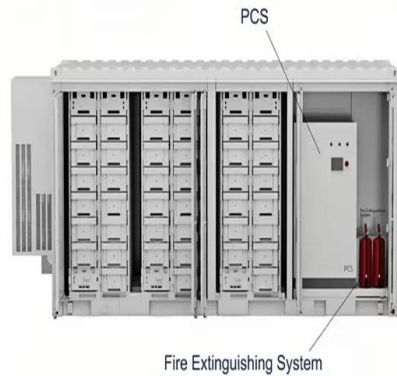

Emergency battery pack for home Rwanda