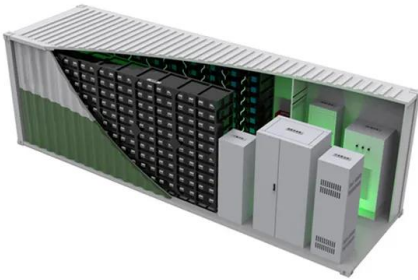

emergency light ...