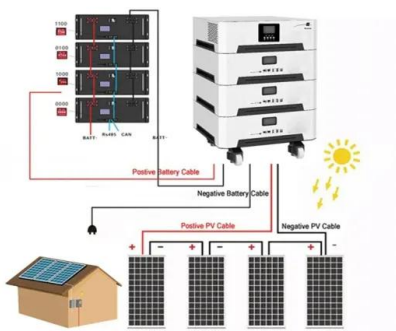

Energy storage box tightening lock quotation

The Best Lock, Stock and Two Smoking Barrels ...

Lock, Stock and Two Smoking Barrels quotes are certainly quotable for movie fans. These are some of the best quotes from the crime film Lock, Stock and Two Smoking Barrels as determined by you and your votes. ...

EXEN RKV30PA Relay Klocker (Vibe Type) , Kouei Japan Trading

Prevention of glass carette storage hopper blockage; 05. Strike energy graph at RKV-PA/PAR 0.7MPa. * The figures listed in M8 to M20 are the tightening torque of hard lock nuts. ...

EXEN RKV60PA Relay Klocker (Vibe Type) , Kouei ...

Prevention of glass carette storage hopper blockage; 05. Strike energy graph at RKV-PA/PAR 0.7MPa. * The figures listed in M8 to M20 are the tightening torque of hard lock nuts. Applies to non-RKV20P. * When fixing the main body ...

Handbook of Energy Storage: Demand, Technologies, Integration