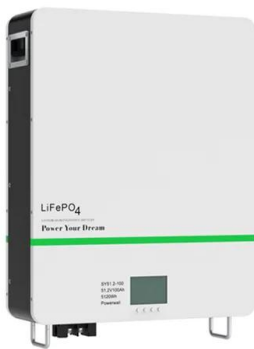

Energy Storage Enclosures and Power Distribution ...

Recognizing that each customer has distinct needs regarding energy storage enclosures, we offer an extensive array of customization options. These include varying sizes, shapes, and finishes, catering to the needs of both small ...

Contact Us

For catalog requests, pricing, or partnerships, please visit:
<https://ssab-proiect.eu>