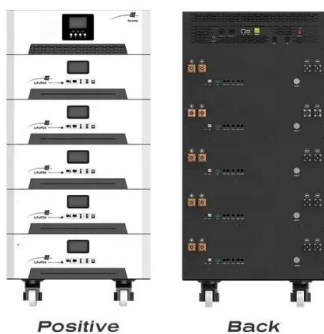

ESS Cabinet EFIS-D-W100/215

ESS Cabinet. The Smart Energy Storage Integrated Cabinet is an integrated energy storage solution widely used in power systems, industrial, and commercial applications. This cabinet integrates advanced battery technology, energy ...