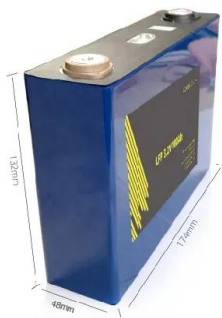

Exide Care

Looking to buy an Exide Vehicular Battery, Genset Battery, Inverter Battery / Inverter ? Look no further, just visit your nearest Exide Dealer and complete your purchase! Locate your nearest Dealer in a few simple steps: * Fields are mandatory. Or

Contact Us

For catalog requests, pricing, or partnerships, please visit:
<https://ssab-proiect.eu>