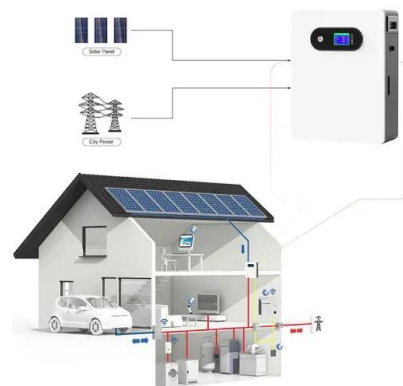

External Battery Cabinets

14 Bay APS Extended Battery Cabinet (EBC) available with 1 to 7 Liebert APS Battery strings installed. APSEBCCBL1M. All APS Models. 1 Meter EBC Cable. APSEBCCBL3M. All APS Models. 3 Meter EBC Cable. APSEBCCBL5M. All APS Models. 5 Meter EBC Cable. APSCHRGRMOD. All APS Models. 10 Amp Charger Module for use with third party battery ...