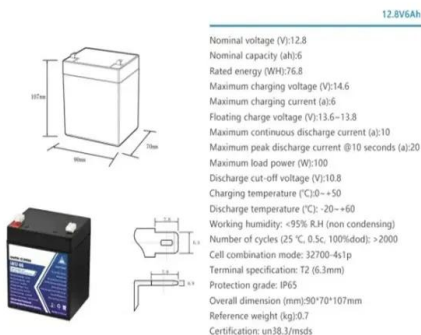

Bifacial solar panels (Mono PERC Half-Cut) , Neosun Energy

Solar panels by NEOSUN Energy comply with international standards such as IEC, CE etc. Durability Enhanced 30 mm module frame and double iron-free 2 mm tempered glass allow withstanding snow load up to 5400 Pa, wind load up to 2400 Pa.

Hyundai 400W Solar Panel 132 Half-Cell Bifacial HiS-S400YH(BK)

This 400 W Hyundai solar panel also comes with a generous 25-year product warranty. Hyundai 410W Solar Panel 132 Half-Cell Bifacial HiS-S410YH(BK) Clearance. Price per Watt $0.33;